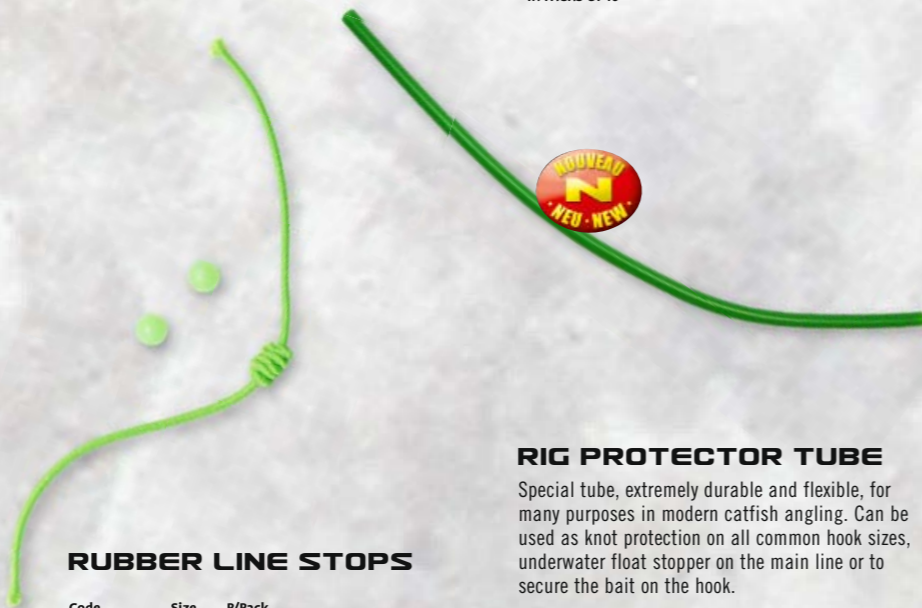

RUBBER LINE STOPS

Code	Size	P/Pack
3166 010	XXL	3

IN PACKS OF 10

RIG PROTECTOR TUBE

Special tube, extremely durable and flexible, for many purposes in modern catfish angling. Can be used as knot protection on all common hook sizes, underwater float stopper on the main line or to secure the bait on the hook.