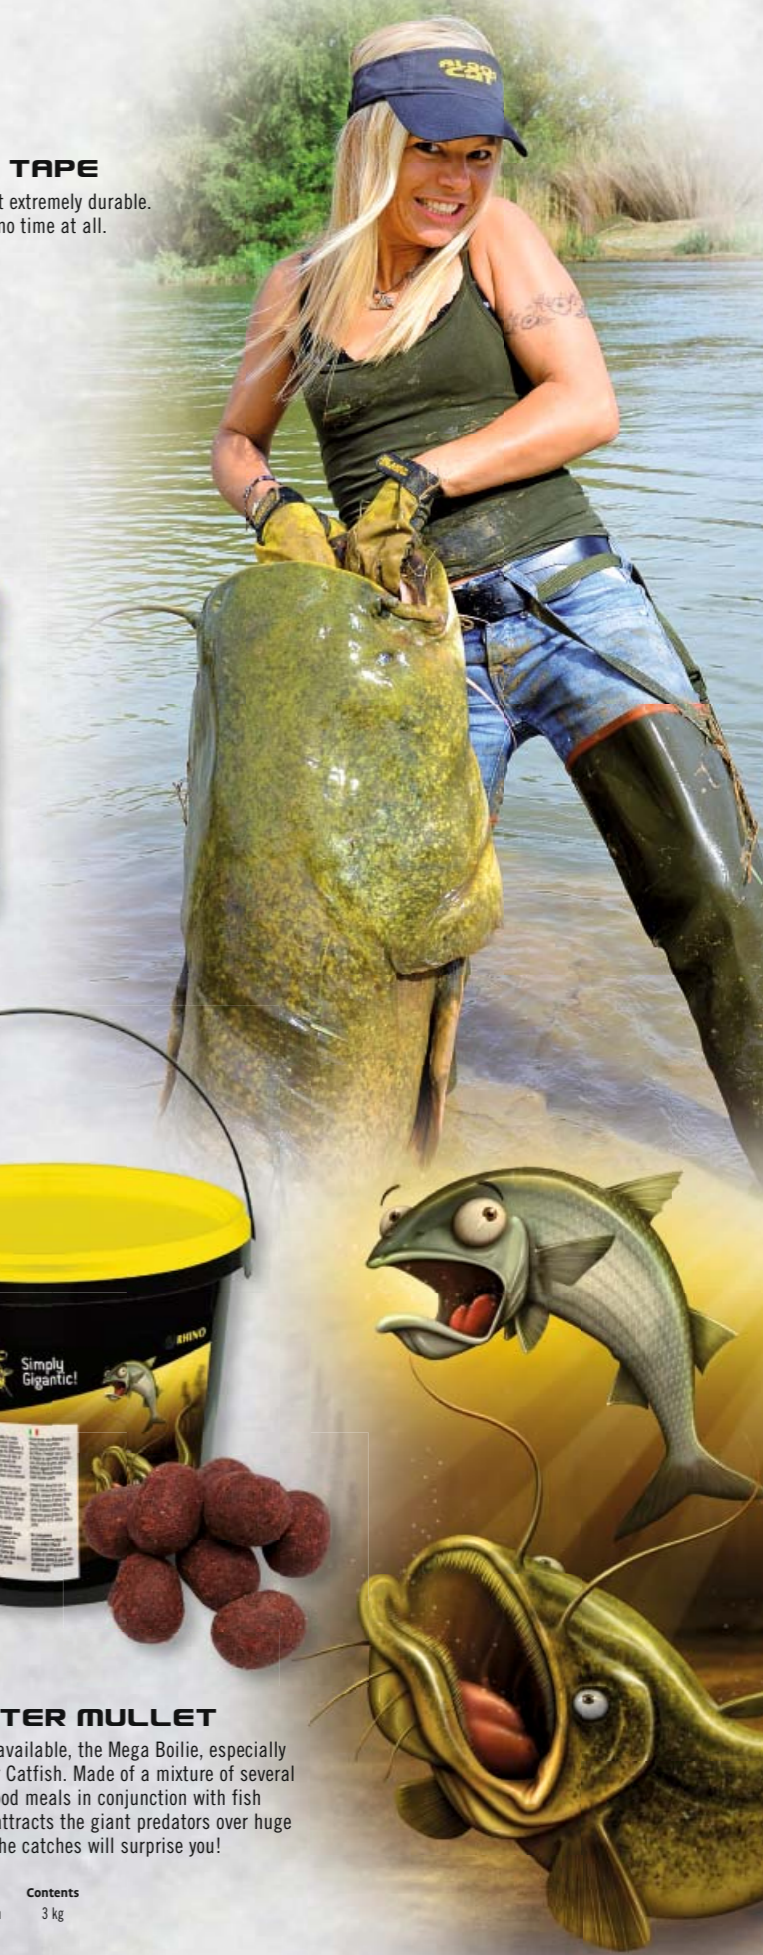

MONSTER MULLET

Finally it is available, the Mega Boilie, especially designed for Catfish. Made of a mixture of several liver and blood meals in conjunction with fish extracts, it attracts the giant predators over huge distances. The catches will surprise you!

Code	Ø	Contents
3939 002	50 mm	3 kg

IN PACKS OF 3