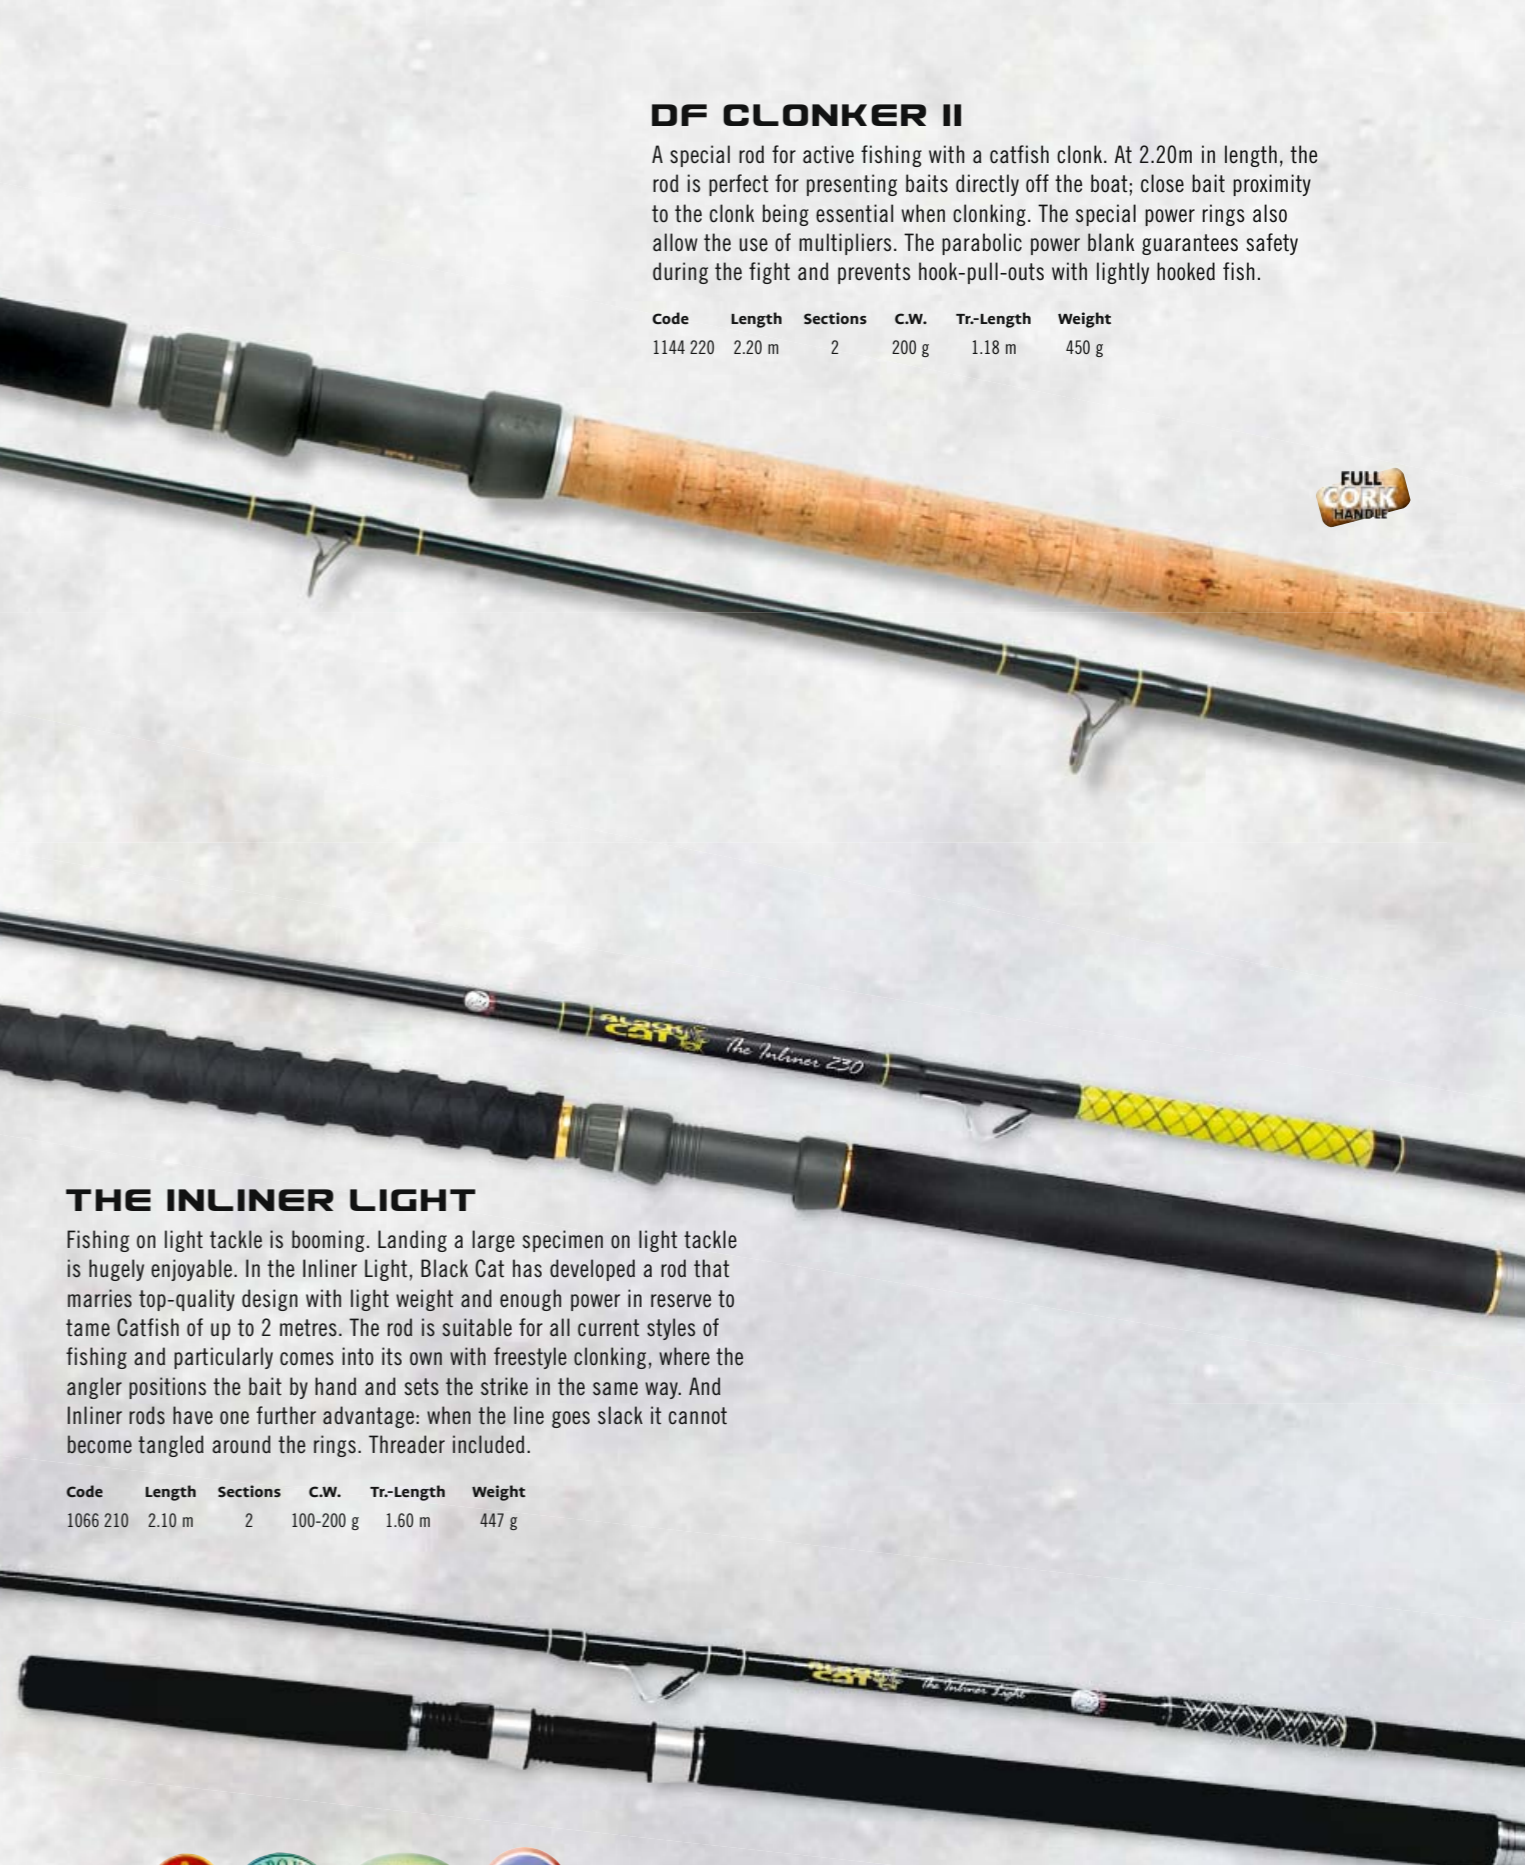

Code	Length	Sections	C.W.	Tr.-Length	Weight
1065 230	2.30 m	2	180-300 g	1.61 m	436 g

DF CLONKER II

A special rod for active fishing with a catfish clonk. At 2.20m in length, the rod is perfect for presenting baits directly off the boat; close bait proximity to the clonk being essential when clonking. The special power rings also allow the use of multipliers. The parabolic power blank guarantees safety during the fight and prevents hook-pull-outs with lightly hooked fish.

Code	Length	Sections	C.W.	Tr.-Length	Weight
1144 220	2.20 m	2	200 g	1.18 m	450 g

THE INLINER LIGHT

Fishing on light tackle is booming. Landing a large specimen on light tackle is hugely enjoyable. In the Inliner Light, Black Cat has developed a rod that marries top-quality design with light weight and enough power in reserve to tame Catfish of up to 2 metres. The rod is suitable for all current styles of fishing and particularly comes into its own with freestyle clonking, where the angler positions the bait by hand and sets the strike in the same way. And Inliner rods have one further advantage: when the line goes slack it cannot become tangled around the rings. Threader included.

Code	Length	Sections	C.W.	Tr.-Length	Weight
1066 210	2.10 m	2	100-200 g	1.60 m	447 g